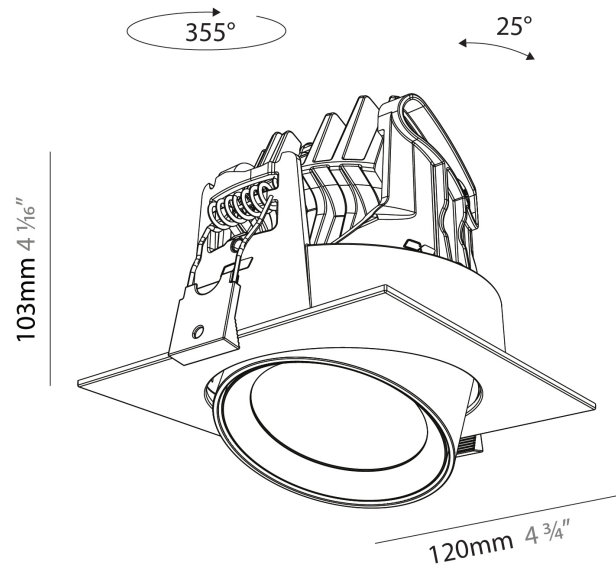

GENERAL

Series: Centriq
Subseries: Centriq Square Adjustable
Brand: Prolicht
Division: Architectural
Mounting Type: Recessed
Mounting Location: Ceiling
Subcategory: Spots

PHYSICAL

Shape: Cylinder
Diameter (mm): 120
Diameter (in): 4 3/4
Length (mm): 120
Length (in): 4 3/4
Height (mm): 105
Height (in): 4 1/8
Min. Recessing Depth (mm): 120
Min. Recessing Depth (in): 4 3/4
Light Distribution: Adjustable / Direct
Weight (kg): 0.665
Diffuser: Lens Pack - No Lens / Opal / Linear Spread Lens / Honeycomb / Spread Lens
Fixture Finish: SSR / BKV / CWI / CRY / HAB / UFT / ITA / RUA / FTG / MYG / LOD / PUS / FRO / FUP / KIA / POP / BLS / SPG / MEY / GOH / GUM / CHC / COM / ABZ / JAG / OBR / MOS / ROR
Fixture Material: Aluminum
Cut-out Measurements: Dia. 112mm / 4 7/16"

ELECTRICAL

Lamp Type: LED (Zhaga Standard)
Input Wattage (W): 27.4
Total Output Wattage (W): 24.6
Dimming: Dali Dimming
Driver Included: No
Driver Location: Remote
Driver Type: Constant Current - Universal
Driver Class: Class 2
Input Voltage (V): 120 - 277
Constant Current (MA): 700

LED

Color Temperature (°K): 2700-6500 Tunable White
Max. Delivered Lumen (lm): 2058 - 2329
Nominal Lumen (lm): 2497 - 2827
CRI: >90 CRI
Lamp Life (hrs): 50000

OPTICAL

Reflector°: 24 / 34 / 54
Adjustability: Rotational 350° / Tilt 25°

RATINGS AND CERTIFICATIONS

Certified By: CSA Certified to UL and CSA Standards
IP rating: IP20